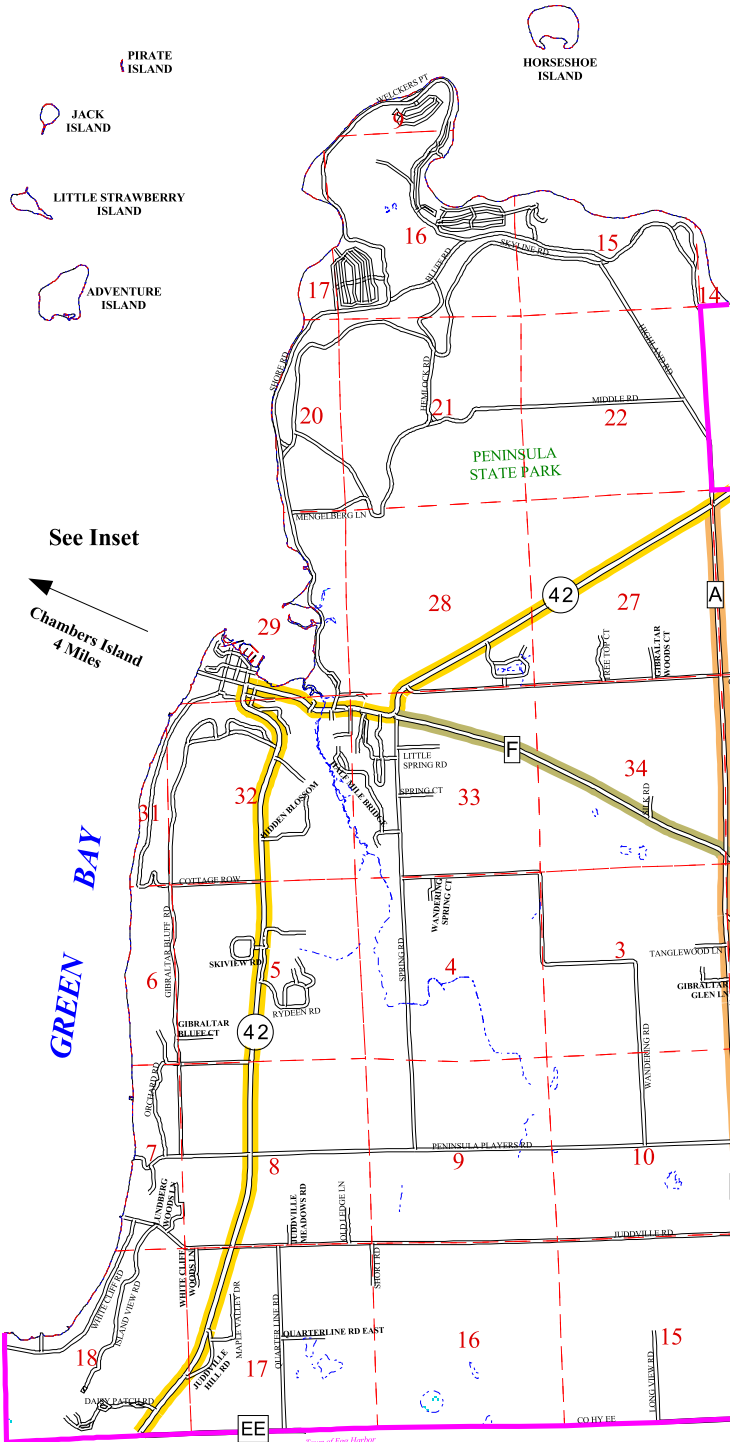

# Functional Classification of Roads

Map 5.1  
Town of Gibraltar  
Door County, Wisconsin  
February, 2015

## Chambers Island

0 0.6 1.2 Miles

See Inset

Chambers Island  
4 Miles

### Wisconsin DOT Functional Classification

-  Major Arterial (none)
-  Minor Arterial
-  Major Collector
-  Minor Collector

### Map Features

-  State Highway
-  County Highway
-  Local Road

-  Lakes and Ponds
-  Surface Water Features
-  Section Lines
-  Town Boundary

This map is neither a legally recorded map nor a survey, and is not intended to be used as one. It is a compilation of records and information used for reference purposes only. Information may have changed since the printing of this map. Please contact Town of Gibraltar or County of Door for updates.