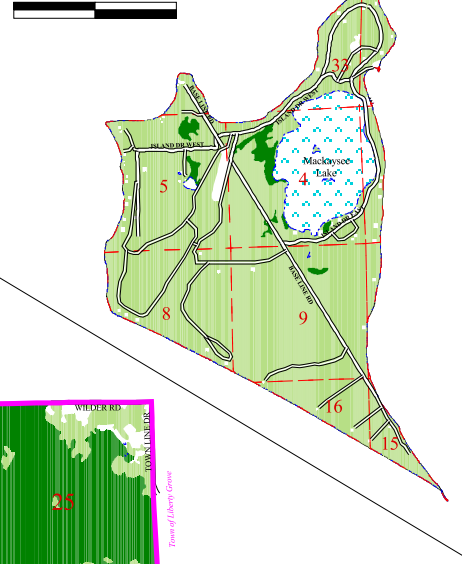

## Town of Gibraltar Door County, Wisconsin

December, 2015

### Chambers Island

0 0.6 1.2 Miles

- Wetland Woodlands
- Non-Wetland Woodlands

### Map Features

- State Highway
- County Highway
- Local Road
- Lakes and Ponds
- Surface Water Features
- Section Lines
- Town Boundary

This map is neither a legally recorded map nor a survey, and is not intended to be used as one. It is a compilation of records and information used for reference purposes only. Information may have changed since the printing of this map. Please contact Town of Gibraltar or County of Door for updates.

Source: Door County Planning Department, 2013;  
Wisconsin Department of Natural Resources, 2010

0 0.6 1.2 Miles

See Inset  
Chambers Island  
4 Miles

Town of Egg Harbor

Town of Egg Harbor

Town of Bailey Harbor