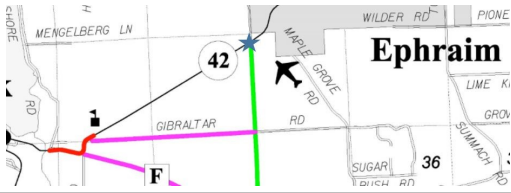

**PROJECT ID 4140-19-71  
GIBRALTAR - SISTER BAY  
DOOR COUNTY**

**WIS 42  
DETOUR PLAN**

**STAGE 1  
SPRING 2019  
MARCH - PRIOR TO MEMORIAL DAY**

**LEGEND**

- **DETOUR: COUNTY E AND COUNTY A**
- **LOCAL ACCESS: COUNTY F & GIBRALTAR RD**
- **CLOSED ROAD: WIS 42**

- ★ Sign Locations (see specific intersections for #/type of sign)
- ★ Temporary Driveway/New Entrance Sign for Fish Creek Grill

PUBLIC INVOLVEMENT MEETING 6-28-2018

## \*\* New \*\* — Southbound on Hwy 42

**\*\*New\*\***  
sign below  
with  
specific  
businesses  
listed

- Open to:
- Fika Bakery
  - Segway the Door
  - BP
  - Fish Creek Marina & Supply
  - Keith's Automotive Services
  - Parkwood Lodge
  - English Inn
  - Alexander's
  - Door County Medical Center
  - Skyway Drive-In
  - Nelson's Shopping Center

**Hwy 42 & Cty Rd F**

**\*\*NEW\*\* Southbound on Hwy 42 & Cty F**

**\*\*NEW \*\* Specific businesses listed on sign underneath:**

Open to:

- Julie's Café & Motel
- Wild Tomato
- Stella Maris Catholic Church
- Nor Door Sports & Cyclery
- Homestead Suites
- Gibraltar Grill
- O'Meara's Irish House