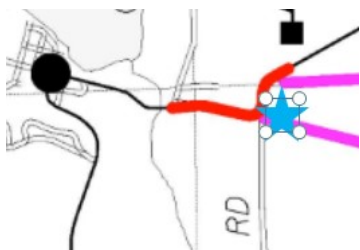

CTY F/Fish Creek Grill Temporary Entrance

NEW Cty F & Fish Creek Grill (Temporary Entrance)