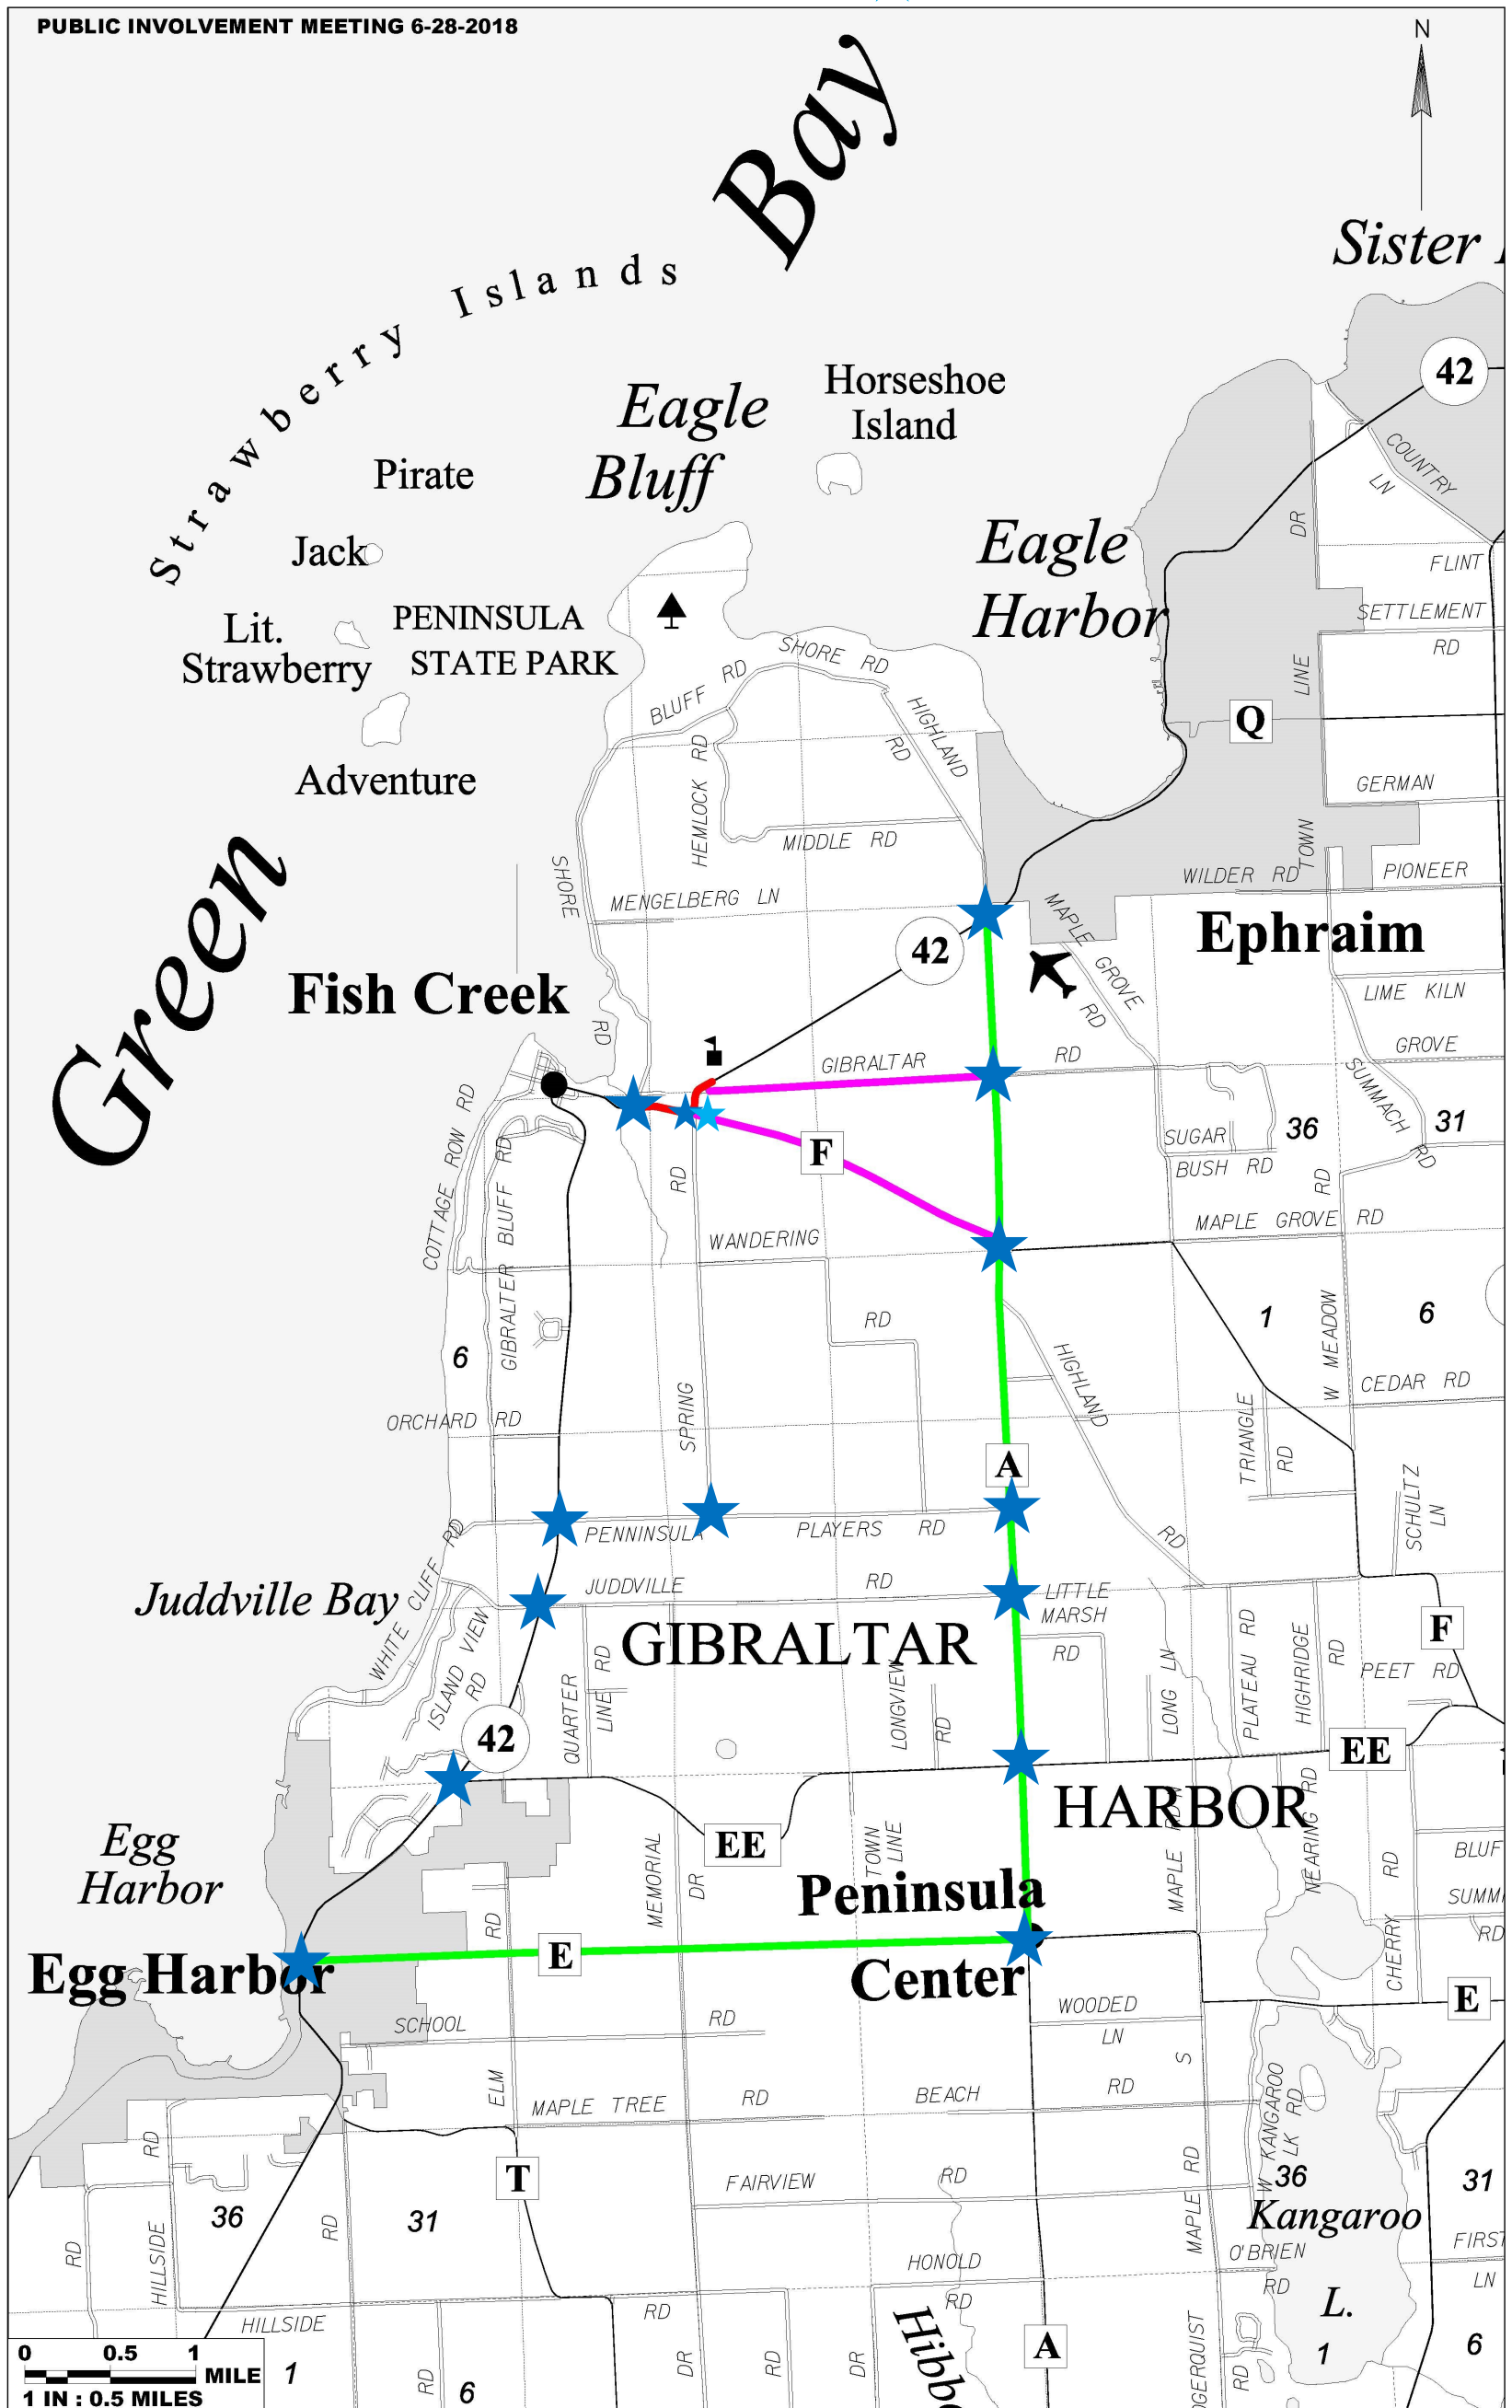

**PROJECT ID 4140-19-71  
GIBRALTAR - SISTER BAY  
DOOR COUNTY**

**WIS 42  
DETOUR PLAN**

**STAGE 1  
SPRING 2019  
MARCH - PRIOR TO MEMORIAL DAY**

**LEGEND**

- **DETOUR: COUNTY E AND COUNTY A**
- **LOCAL ACCESS: COUNTY F & GIBRALTAR RD**
- **CLOSED ROAD: WIS 42**

- ★ Sign Locations (see specific intersections for #/type of sign)
- ★ Temporary Driveway/New Entrance Sign for Fish Creek Grill

PUBLIC INVOLVEMENT MEETING 6-28-2018

## \*\* New \*\* — Southbound on Hwy 42

**\*\*New\*\***  
sign below  
with  
specific  
businesses  
listed

- Open to:
- Fika Bakery
  - Segway the Door
  - BP
  - Fish Creek Marina & Supply
  - Keith's Automotive Services
  - Parkwood Lodge
  - English Inn
  - Alexander's
  - Door County Medical Center
  - Skyway Drive-In
  - Nelson's Shopping Center

## Northbound on Cty A

**\*\*New\*\***  
sign below  
with  
specific  
businesses  
listed

- Open to:
- Fika Bakery
  - Segway the Door
  - BP
  - Fish Creek Marina & Supply
  - Keith's Automotive Services
  - Parkwood Lodge
  - English Inn
  - Alexander's
  - Door County Medical Center
  - Skyway Drive-In
  - Nelson's Shopping Center